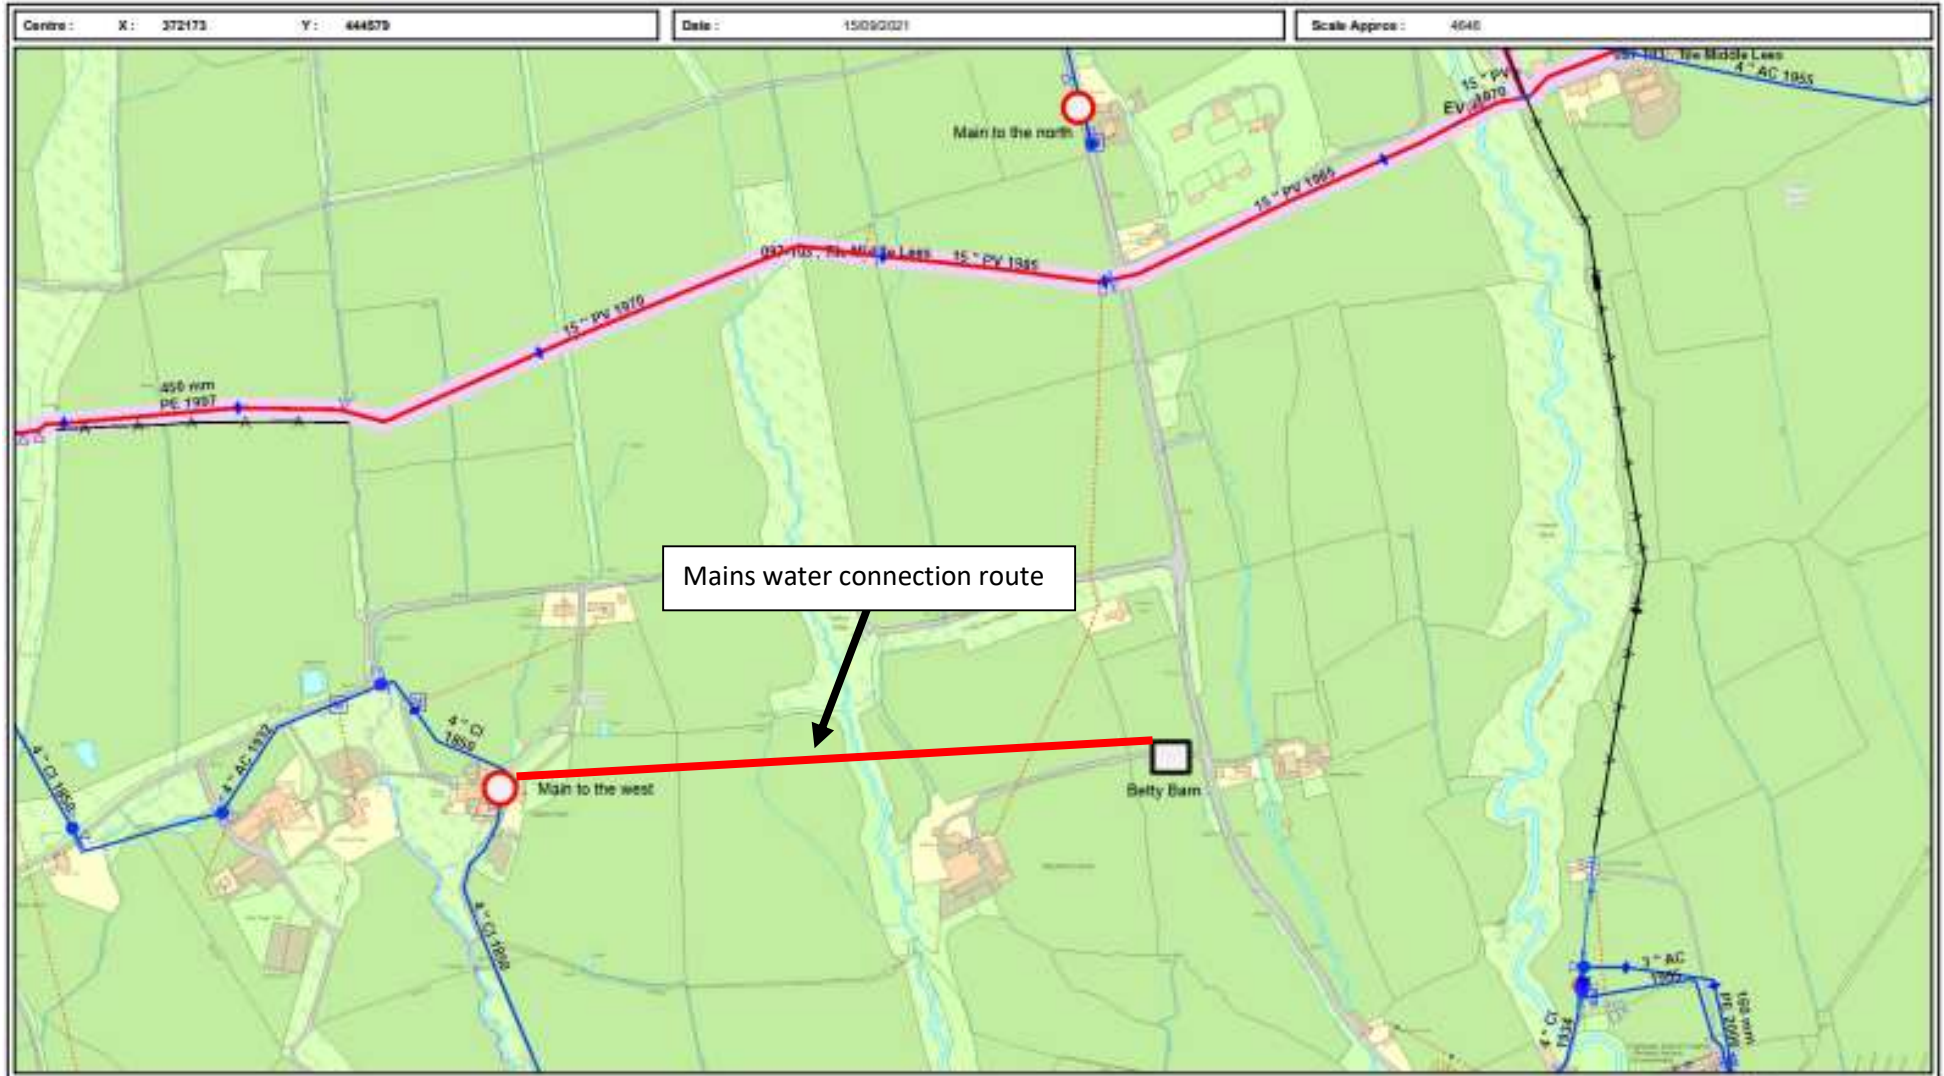

Betty Barn – Mains Water Connection Route

The position of the underground apparatus shown on this plan is approximate only and is given in accordance with the best information currently available. United Utilities Water will not accept liability for any loss or damage caused by the actual position being different from those shown.

Crown copyright and database rights (2021) Ordnance Survey 100020220.